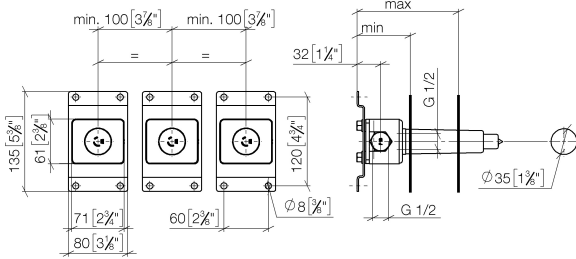

Concealed wall-mounted mixer variable positioning -

35 720 970 90

- red brass, lead-free
- 1/2" connection
- 3x sealing plug 1/2"
- 3x dust cover

Concealed wall-mounted mixer variable positioning -

35 720 970 90

mm [inches]

		min.	max.
36xxx361-FF	Madison	85 mm [3 3/8"]	145 mm [5 5/8"]
36xxx809/819-FF	Vaia	85 mm [3 3/8"]	145 mm [5 5/8"]
36xxx882/892-FF	Tara	85 mm [3 3/8"]	145 mm [5 5/8"]
36xxx811-FF	CYO	85 mm [3 3/8"]	145 mm [5 5/8"]
36xxx705-FF	CL.1	110 mm [4 3/8"]	150 mm [5 7/8"]
36xxx782-FF	MEM	110 mm [4 3/8"]	150 mm [5 7/8"]

Certificates

WRAS_2211003.

Concealed wall-mounted mixer variable positioning -

35 720 970 90

Spare parts list

No.	Item Number	Name	Quantity used	Delivery time
1	04 30 31 024 01 90	fixing set	6	2
2	09 23 10 023 90	nut	6	2
3	09 30 11 139 90	disc	12	2
4	09 17 20 104 90	holder	3	2
5	09 30 11 137 90	disc	3	60
6	09 30 30 068 90	screw	6	2
7	04 31 20 037 00 90	plug	1	2
8	04 21 02 173 01 90	cap	3	2
9	04 14 03 072 01 90	gasket kit	3	2
10	04 31 20 006 00 90	plug	2	2