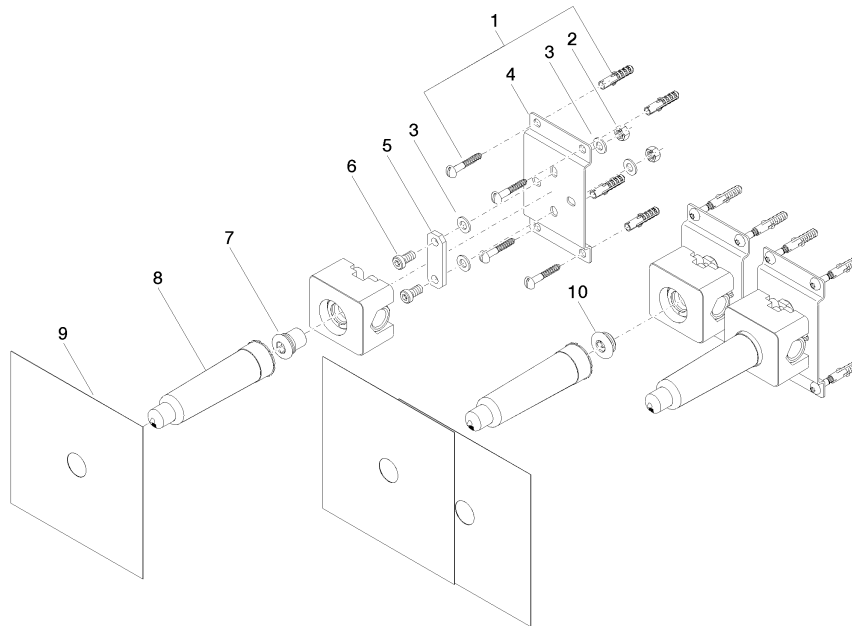

Concealed wall-mounted mixer variable positioning -

35 720 970 90

- red brass, lead-free
- 1/2" connection
- 3x sealing plug 1/2"
- 3x dust cover

Concealed wall-mounted mixer variable positioning -

35 720 970 90

mm [inches]

		min.	max.
36xxx361-FF	Madison	85 mm [3 3/8"]	145 mm [5 5/8"]
36xxx809/819-FF	Vaia	85 mm [3 3/8"]	145 mm [5 5/8"]
36xxx882/892-FF	Tara	85 mm [3 3/8"]	145 mm [5 5/8"]
36xxx811-FF	CYO	85 mm [3 3/8"]	145 mm [5 5/8"]
36xxx705-FF	CL.1	110 mm [4 3/8"]	150 mm [5 7/8"]
36xxx782-FF	MEM	110 mm [4 3/8"]	150 mm [5 7/8"]

Certificates

WRAS_2211003.

Concealed wall-mounted mixer variable positioning -

35 720 970 90

Spare parts list

No.	Item Number	Name	Quantity used	Delivery time
1	04 30 31 024 01 90	fixing set	6	2
2	09 23 10 023 90	nut	6	2
3	09 30 11 139 90	disc	12	2
4	09 17 20 104 90	holder	3	2
5	09 30 11 137 90	disc	3	60
6	09 30 30 068 90	screw	6	2
7	04 31 20 037 00 90	plug	1	2
8	04 21 02 173 01 90	cap	3	2
9	04 14 03 072 01 90	gasket kit	3	2
10	04 31 20 006 00 90	plug	2	2